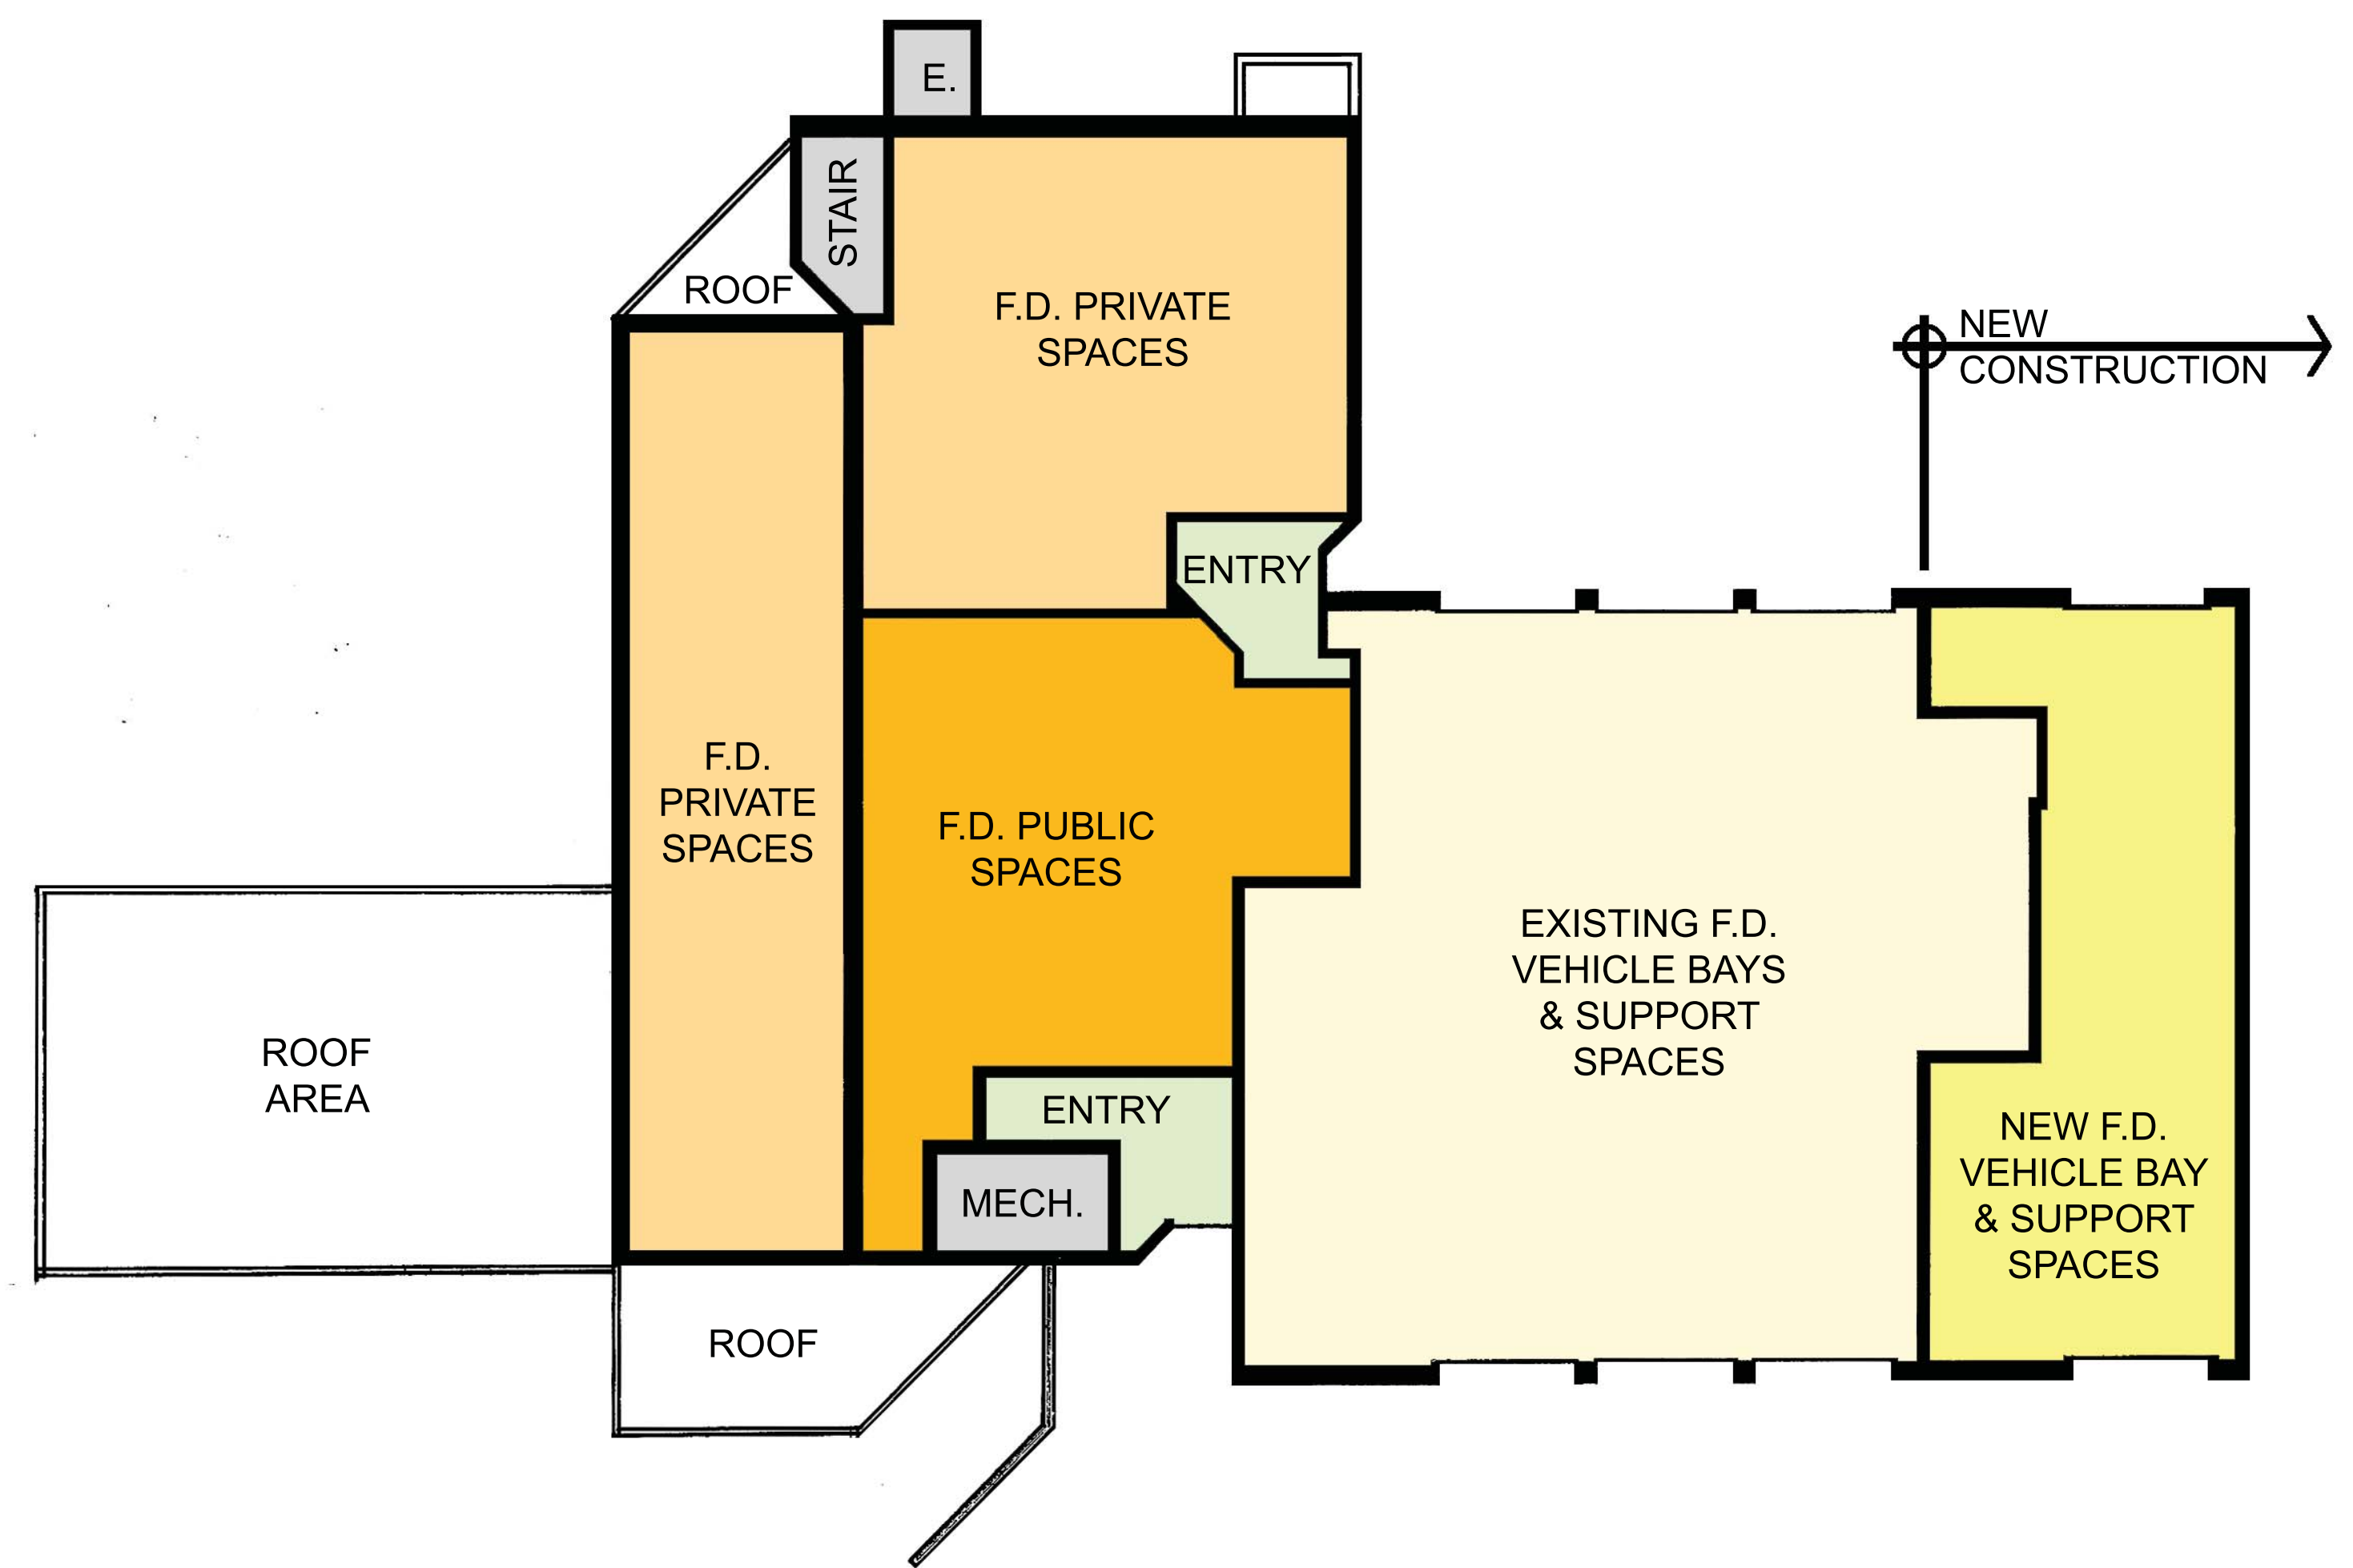

FIRE DEPARTMENT - LOWER LEVEL
SCALE: 1/16" = 1'-0"

FIRE DEPARTMENT - UPPER LEVEL
SCALE: 1/16" = 1'-0"