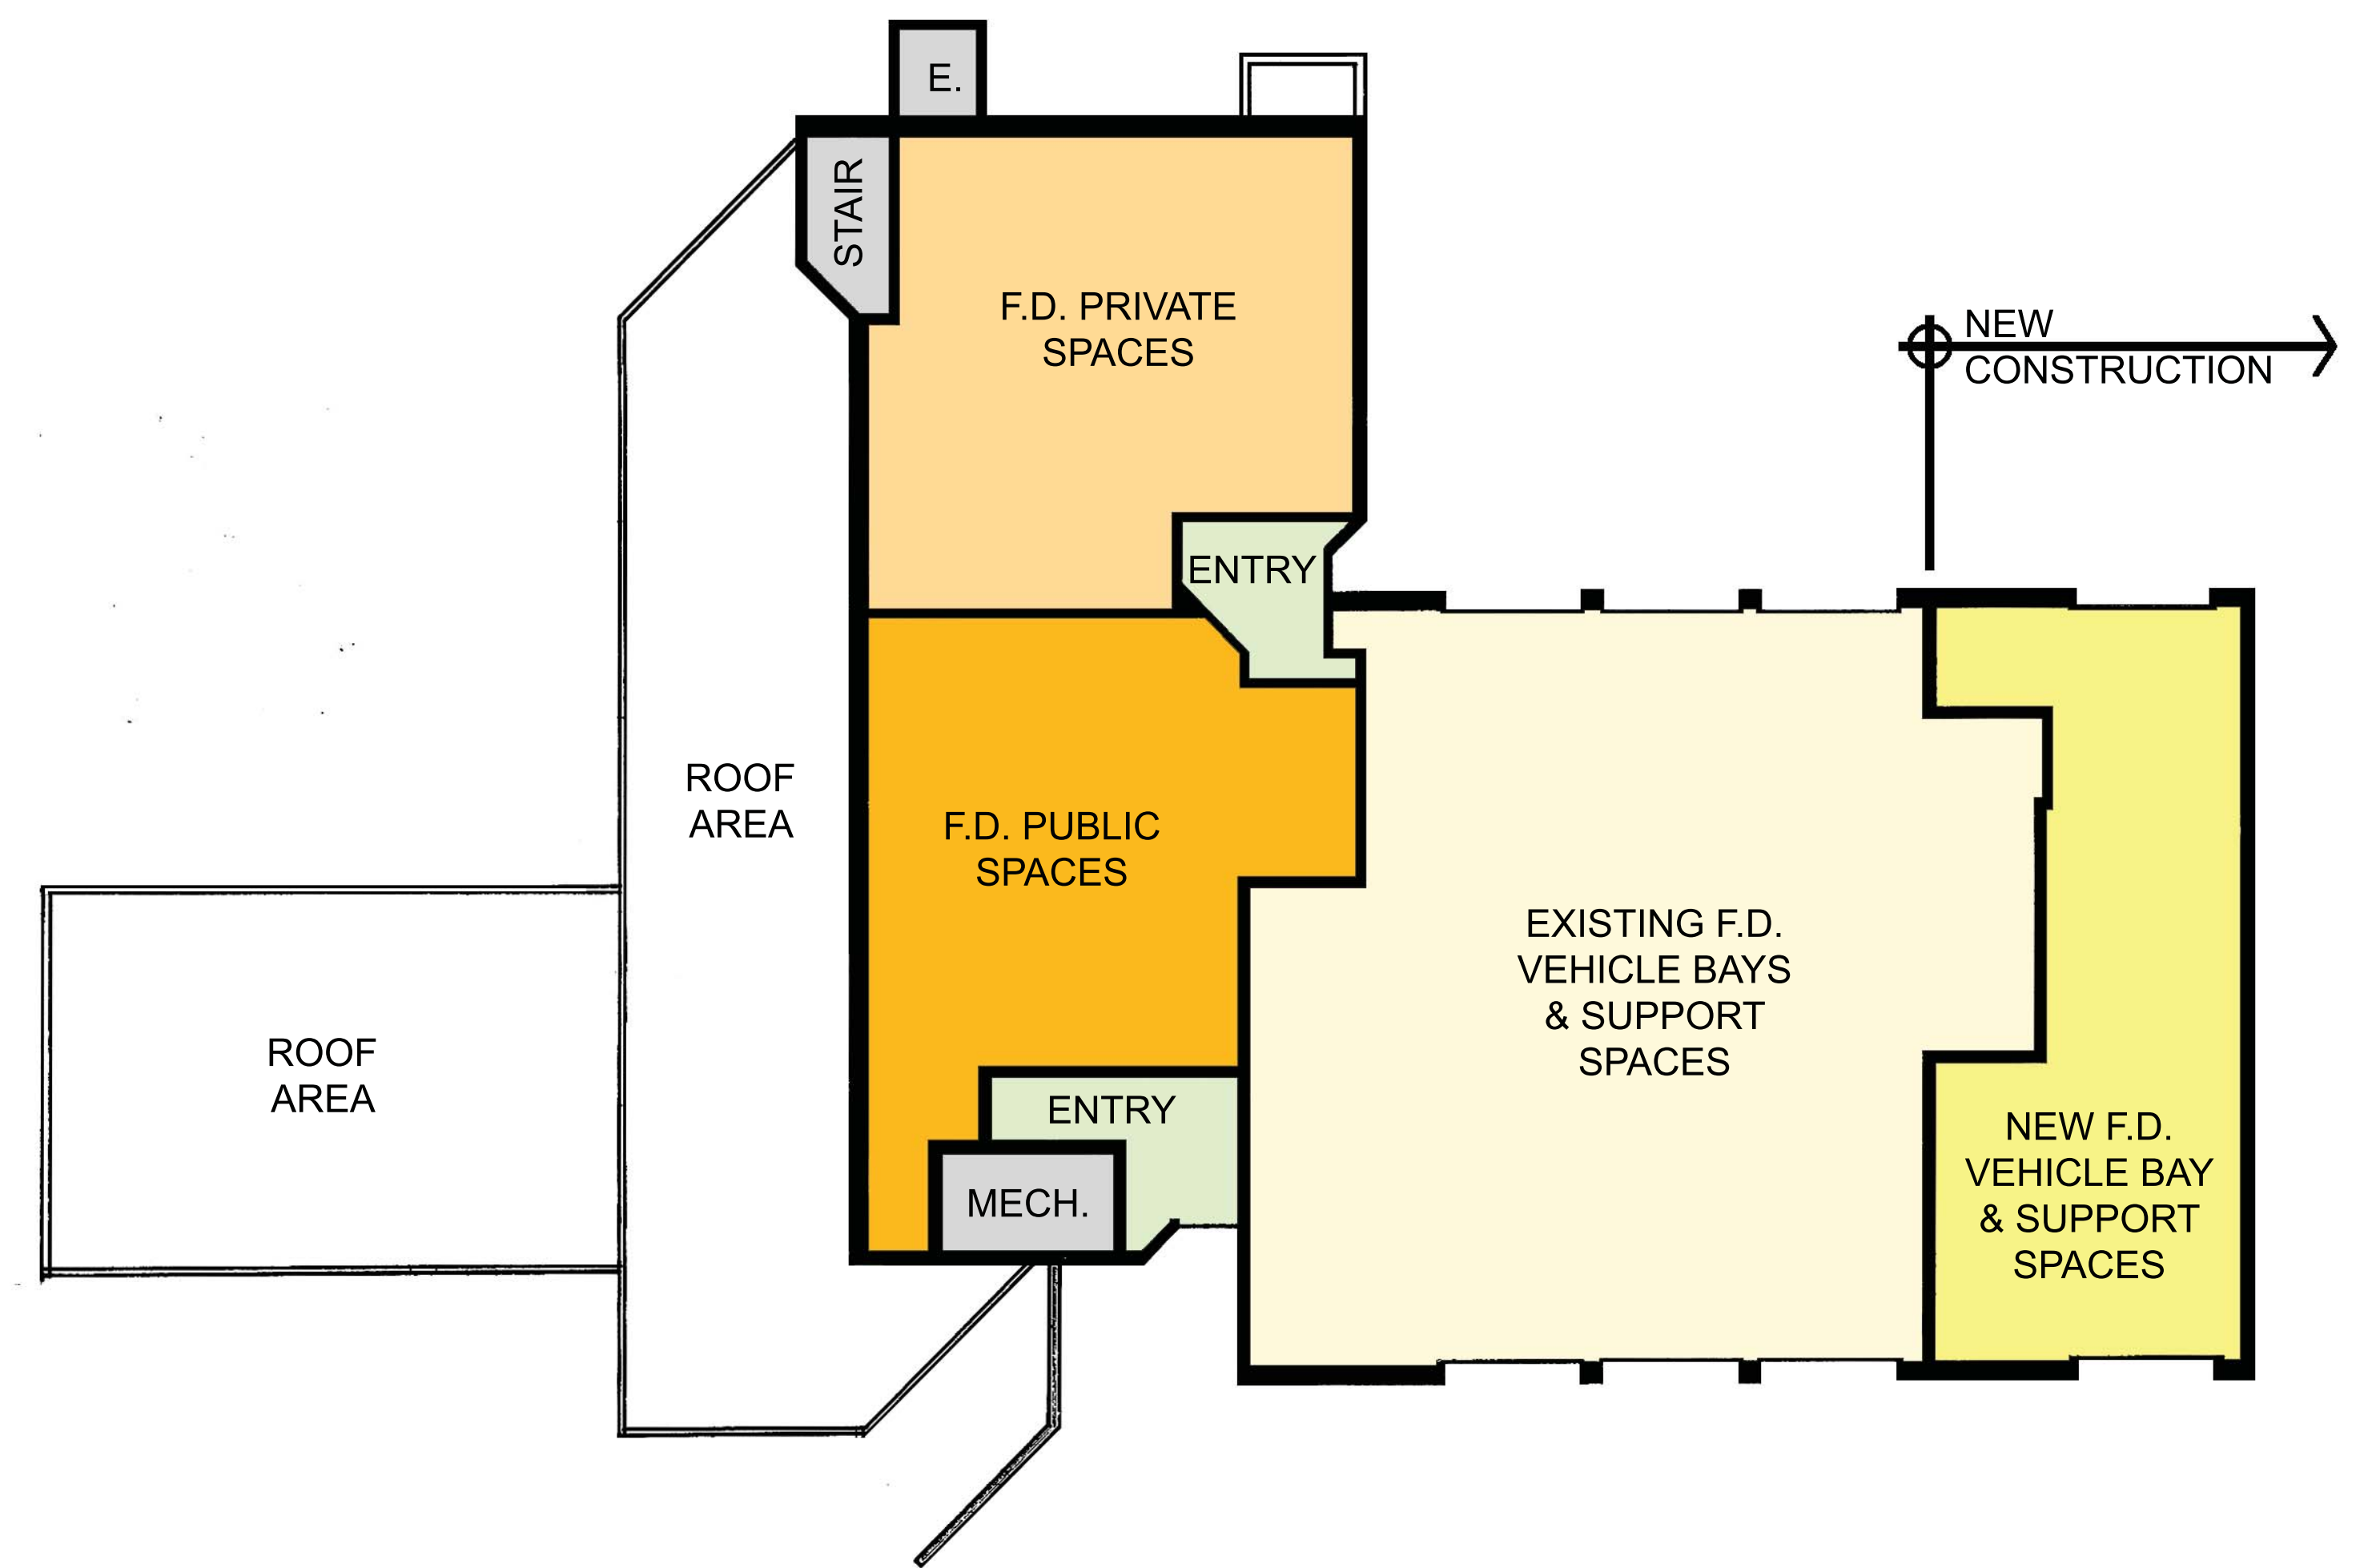

FIRE DEPARTMENT - LOWER LEVEL
SCALE: 1/16" = 1'-0"

FIRE DEPARTMENT - UPPER LEVEL
SCALE: 1/16" = 1'-0"